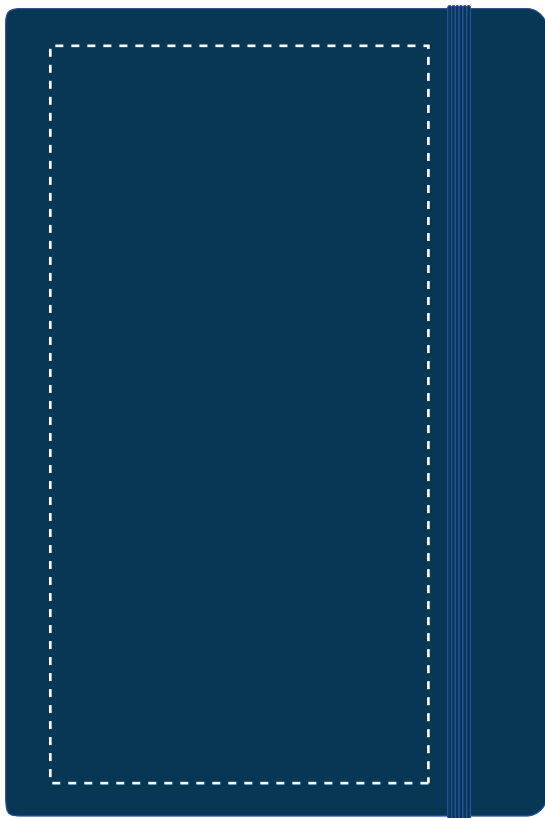

We stock this item in the following colours

PANTONE REFERENCE(S)

Full Colour Printing

Product Image for visualisation - colours may vary

ARTWORK SCALE 50%

- CENTRED TO PRINT AREA
- CENTRED TO NOTEBOOK

ARTWORK SCALE 50%

- CENTRED TO PRINT AREA
- CENTRED TO NOTEBOOK

The dashed line is to demonstrate print area and will not appear on your printed item

PLEASE NOTE:

- All colours including print and product are for visual purposes only and should not be regarded as the actual colour of the product and print.
- Some products may vary from batch to batch and may differ from previous orders.
- The colour and texture of a product can also have an effect on the final print colour.
- By approving this order we accept that you understand these terms.