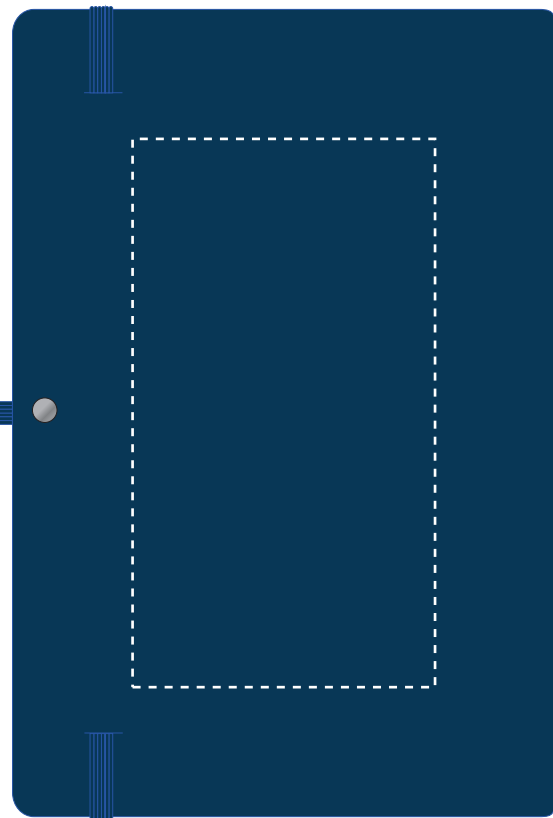

We stock this item in the following colours

PANTONE REFERENCE(S)

Full Colour Printing

Product Image for visualisation - colours may vary

ARTWORK SCALE 50%

- CENTRED TO PRINT AREA
- CENTRED TO NOTEBOOK

ARTWORK SCALE 50%

- CENTRED TO PRINT AREA
- CENTRED TO NOTEBOOK

The dashed line is to demonstrate print area and will not appear on your printed item

PLEASE NOTE:

- All colours including print and product are for visual purposes only and should not be regarded as the actual colour of the product and print.
- Some products may vary from batch to batch and may differ from previous orders.
- The colour and texture of a product can also have an effect on the final print colour.
- By approving this order we accept that you understand these terms.

To proceed, please approve visual via the online system.

ARTWORK SCALE 100%

Max print area: 195mm x 100mm

ARTWORK SCALE 100%

Max print area: 145mm x 80mm